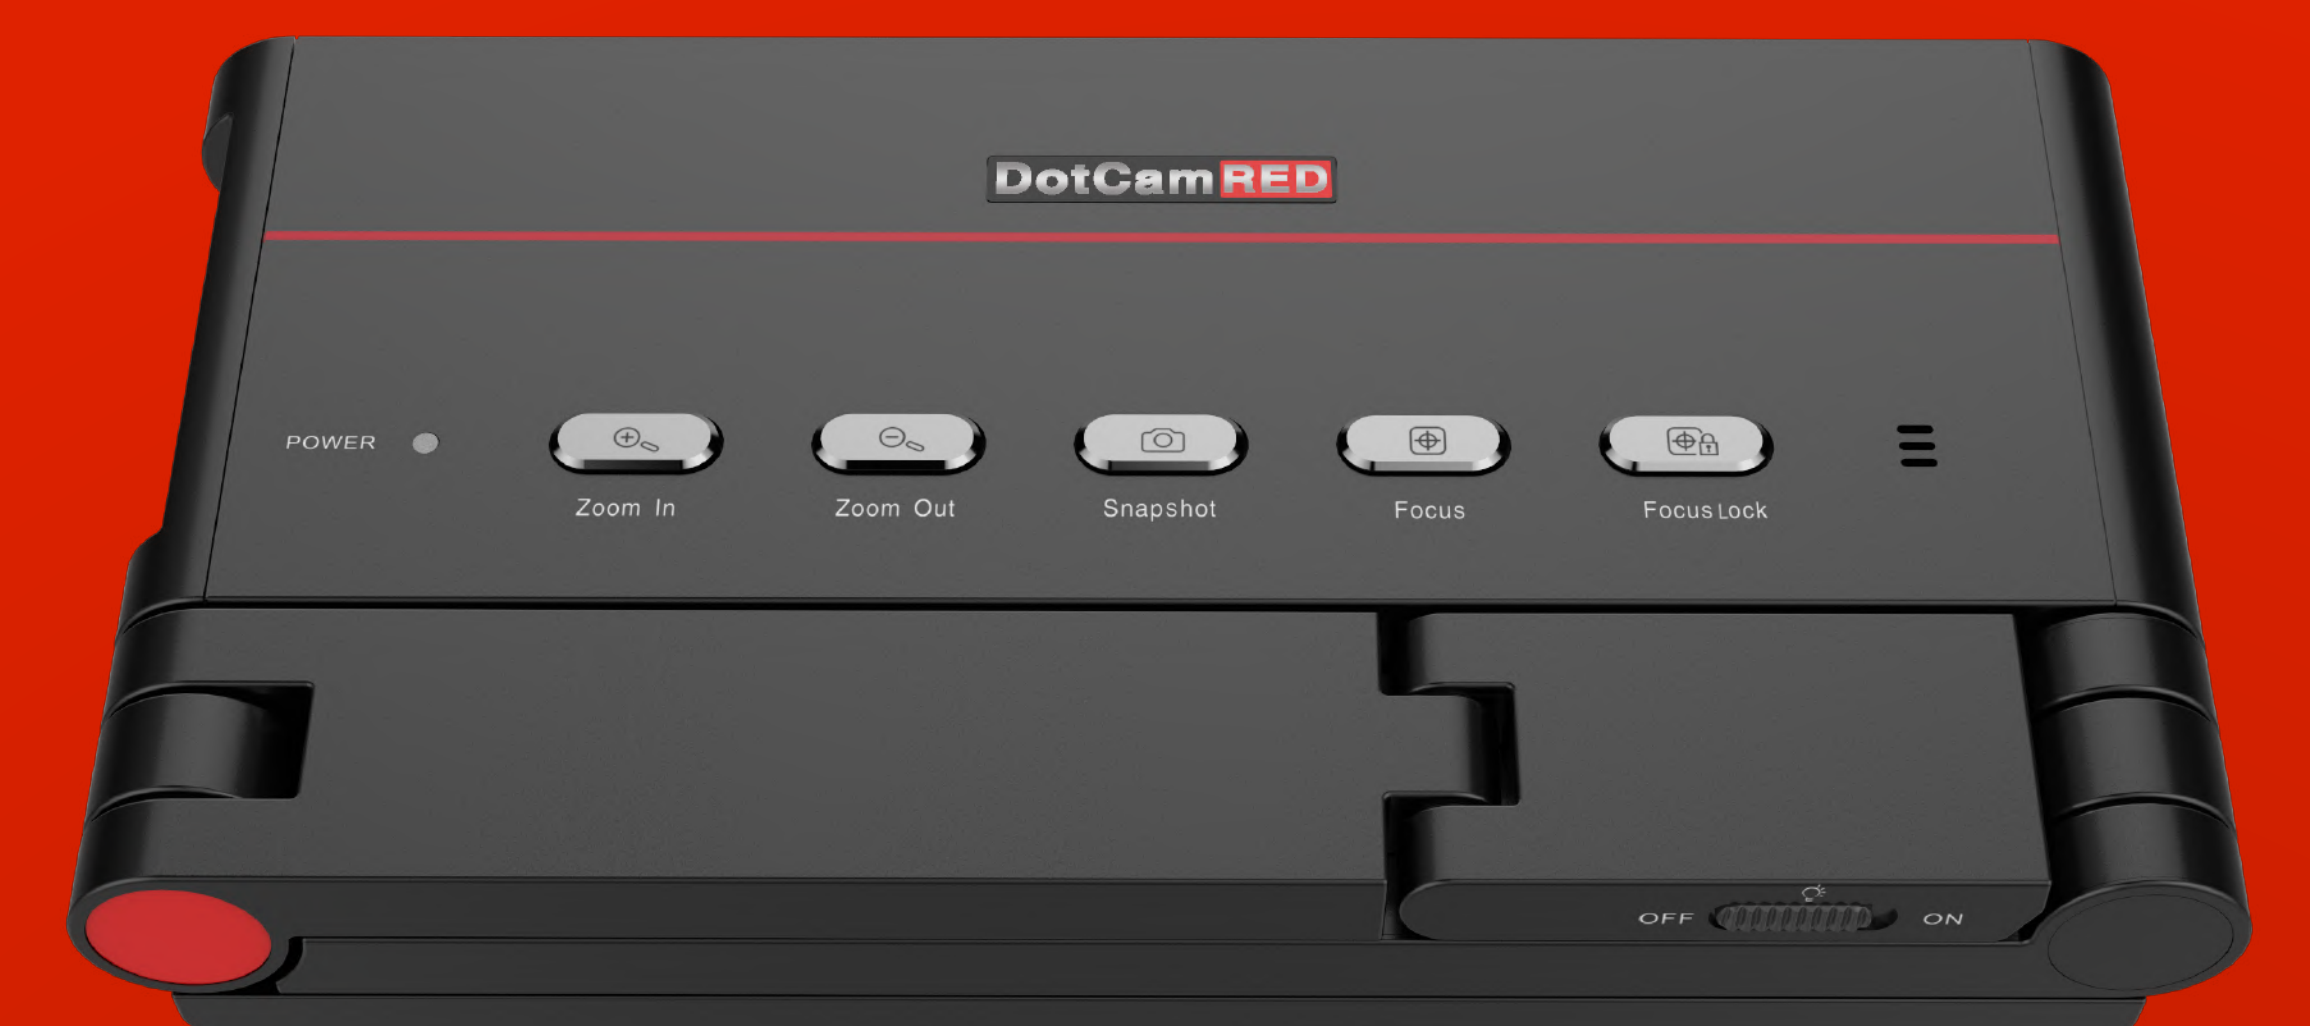

REMOTE TEACHING
DOCUMENT CAMERA

DOTCAM

RED

WWW.DOTCAM.IO

COMPACT

WEBCAMS WERE DESIGNED FOR FACES, NOT DESKS

Easy-to-use software included for lesson recording, annotation over live camera image, desktop screen recording, and more

Compatible with Zoom, Skype, Google Hangouts, and other virtual meeting, distance learning, and remote training programs*

Extendable arm provides greater versatility and image quality than traditional webcams

8 MP Camera Sensor

1080P @30FPS Live Video & Recording

Powered By a Single USB 2.0 Cable

PC, Mac, and Chromebook Compatible

Free Software Included

Annotate Over Live Camera Image

Use with a Webcam for Picture-In-Picture Live Instruction & Recording

HARDWARE

Keypad controls	Zoom In, Zoom Out, Take Snapshot, Autofocus, Autofocus Lock <small>(Zoom, Rotate, and Snapshot Button Controls May Not Function with Mac or Chrome Devices)</small>
Microphone	Built-In, With Noise Reduction
Illumination	1 Built-In Ultra-Bright White LED with Switch
Height and positioning	3-Pivot Pitch Design to Precisely Adjust Height and Angle Main Assembly/Base Yaw Pivot Adjustment.
Operating temperature	-30F to 110F
Certifications	FCC, CE, RoHS, 3C